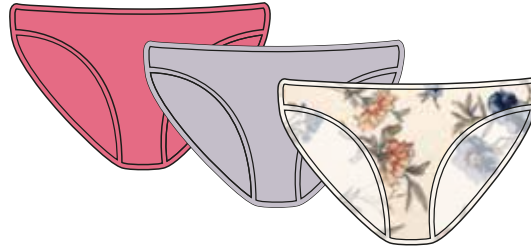

**Clr.01**  
Pink-Dots-Flower

**Clr.02**  
Gray-White-Print

**Clr.03**  
Pink-Smoked-Ivory

**Clr.04**  
Powder-Flower-Skin

**Clr.05**  
Purple-Ivory-Lilac

**Clr.06**  
Dots-Pink-Panther

**Clr.07**  
Turquoise-Print-Pistachio Green

**Clr.08**  
Ivory-Flower-Powder Pink

**Clr.09**  
Brown-Heart Print-Fuschia

String

Ref. 21.633

Low Rise / Düşük Bel

Ref. 24.633

Tanga

Ref. 26.633

Mini

Ref. 22.633

Short

Ref. 31.633

**Clr.10**  
Printed-Cyclamen-Ivory

**Clr.11**  
Printed-Peach-Light Pink

**Clr.12**  
Printed-Light Pink-Salmon

**Clr.13**  
Pink Dots-White-Pink Stripes

**Clr.14**  
White Printed-Green-White

**Clr.15**  
Printed-Smoked Gray-Ruby

**Clr.16**  
Printed-Red-Ivory

String

21.633

Low Rise  
( Düşük Bel )

24.633

Tanga