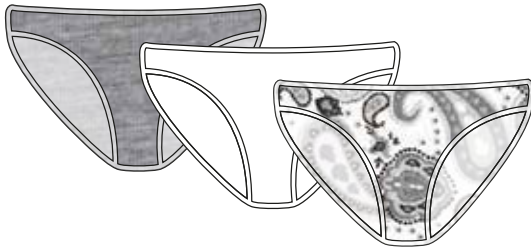

**Clr.01**  
Pink-Dots-Flower

**Clr.02**  
Gray-White-Print

**Clr.03**  
Pink-Smoked-Ivory

**Clr.04**  
Powder-Flower-Skin

**Clr.05**  
Purple-Ivory-Lilac

**Clr.06**  
Dots-Pink-Panther

**Clr.07**  
Turquoise-Print-Pistachio Green

**Clr.08**  
Ivory-Flower-Powder Pink

**Clr.09**  
Brown-Heart Print-Fuschia

String

Ref. 21.633

Low Rise / Düşük Bel

Ref. 24.633

Tanga

Ref. 26.633

Mini

Ref. 22.633

Short

Ref. 31.633

**Clr.10**  
Printed-Cyclamen-Ivory

**Clr.11**  
Printed-Peach-Light Pink

**Clr.12**  
Printed-Light Pink-Salmon

**Clr.13**  
Pink Dots-White-Pink Stripes

**Clr.14**  
White Printed-Green-White

**Clr.15**  
Printed-Smoked Gray-Ruby

**Clr.16**  
Printed-Red-Ivory

String

21.633

Low Rise  
( Düşük Bel )

24.633

Tanga